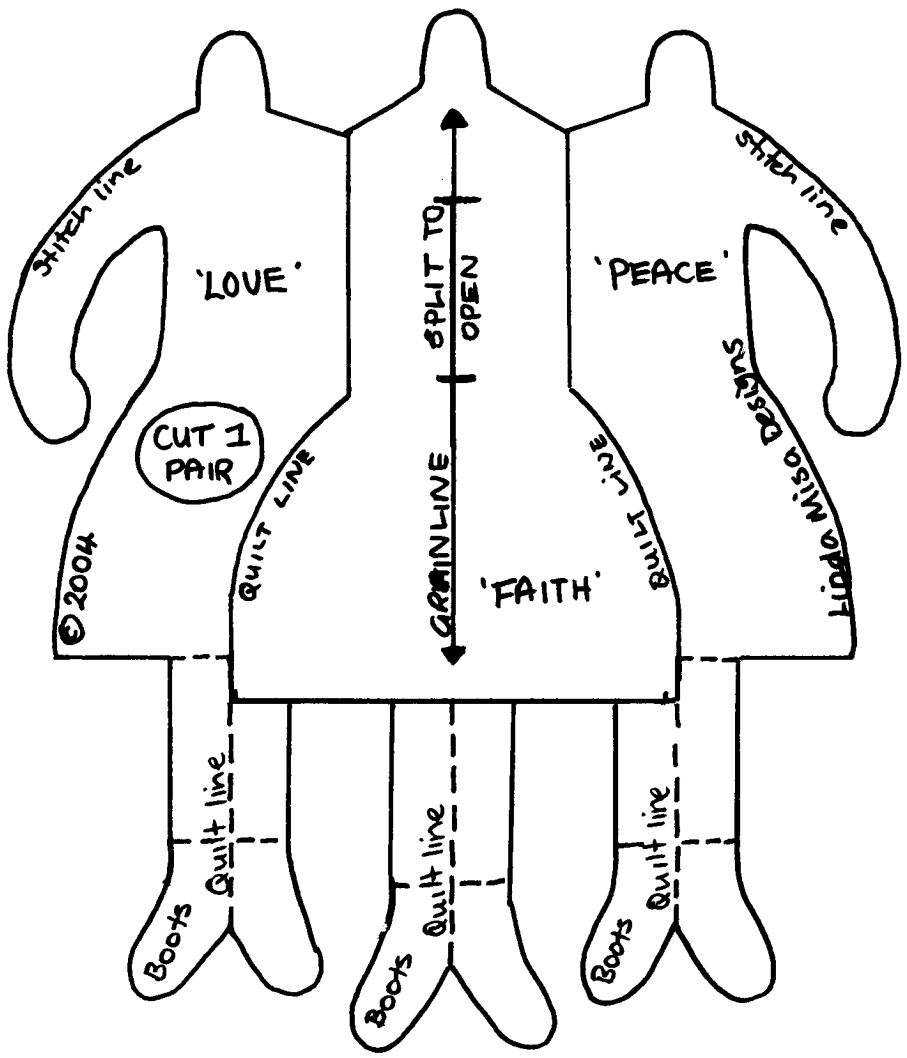

Love, Faith & Peace © 2004

designed by Linda Misa

HEAD
CUT 3
PAIRS

SCALE

NOTE: ALL PATTERN PIECES ARE TEMPLATES = NO SEAM ALLOWANCE.