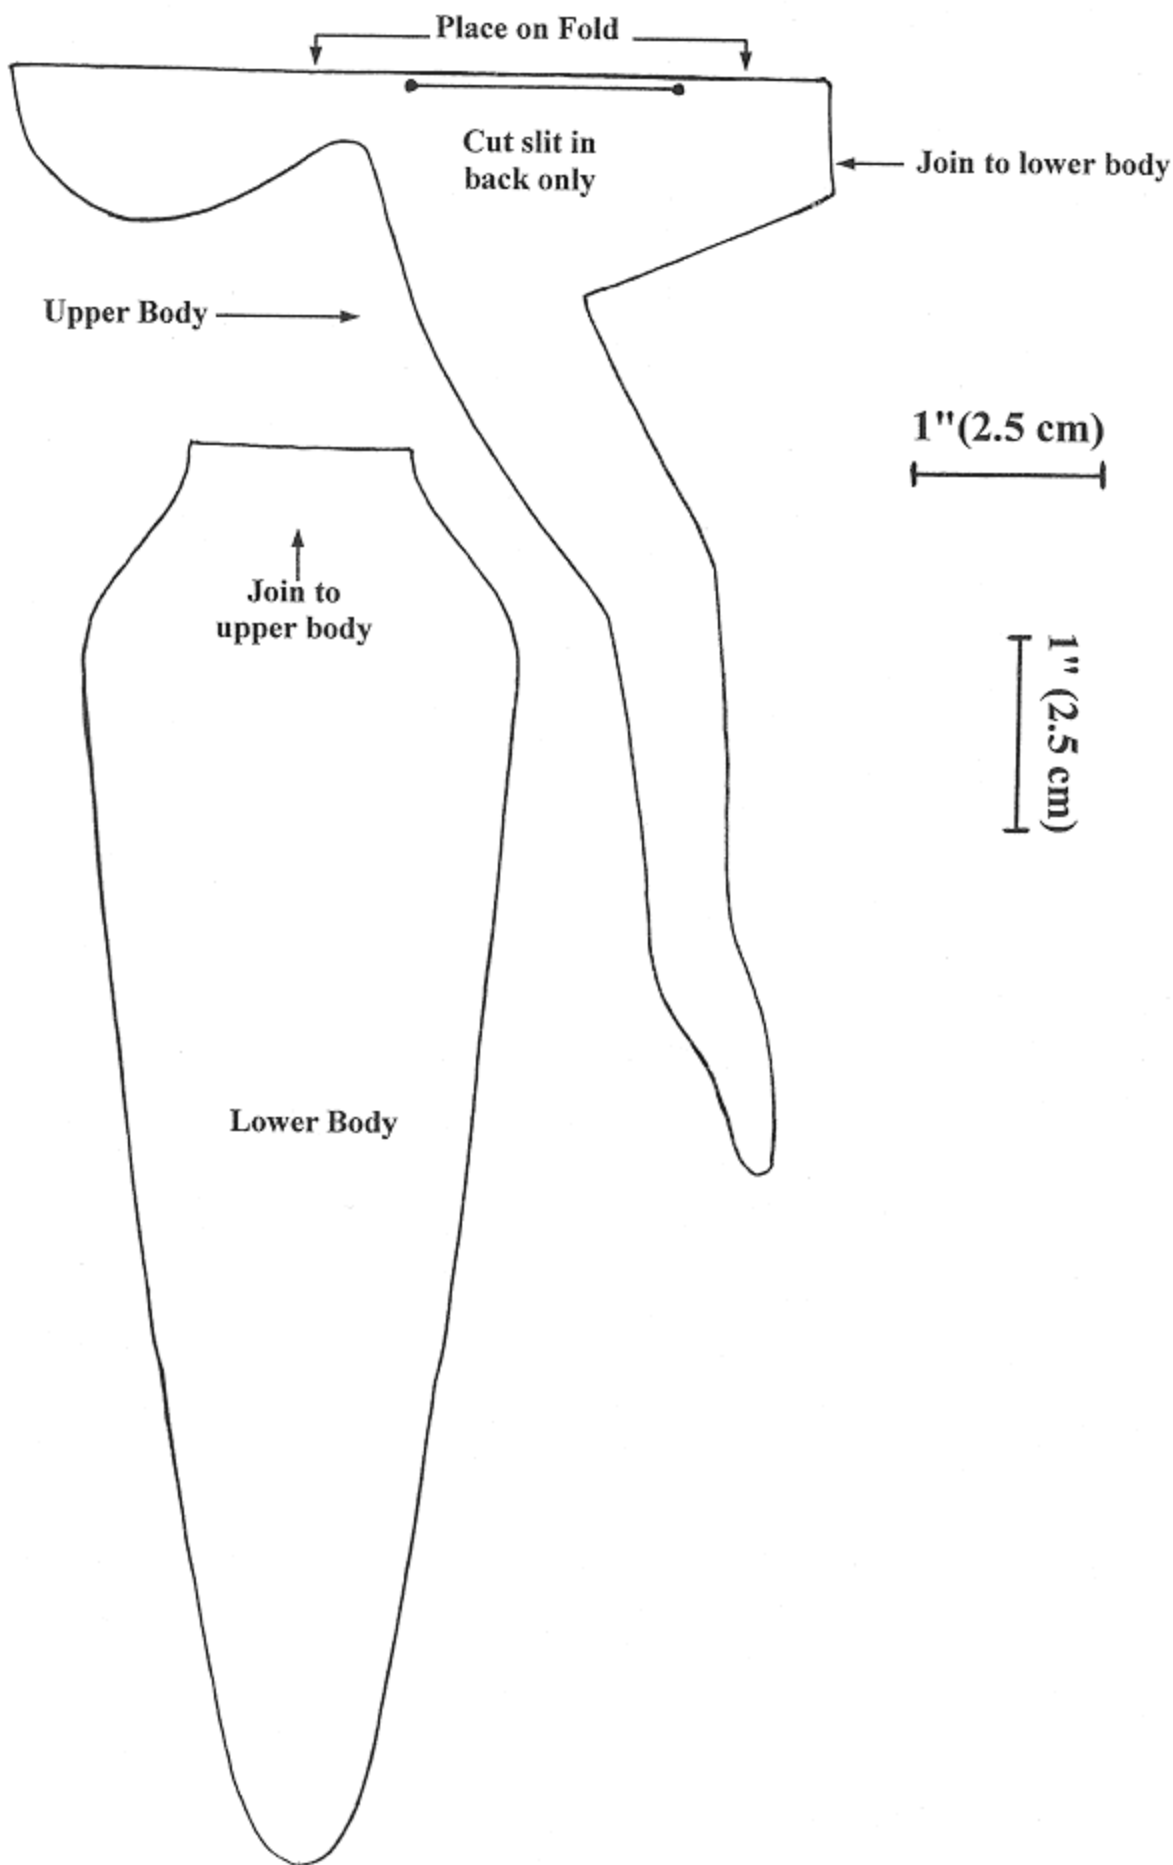

Wall Angel by Marilyn Nicholson ©2000

Wall Angel

by Marilyn Nicholson ©2000

1" (2.5 cm)

Wings

1" (2.5 cm)

Place on Fold

Cut slit
for turning

Halo

Leave open for turning